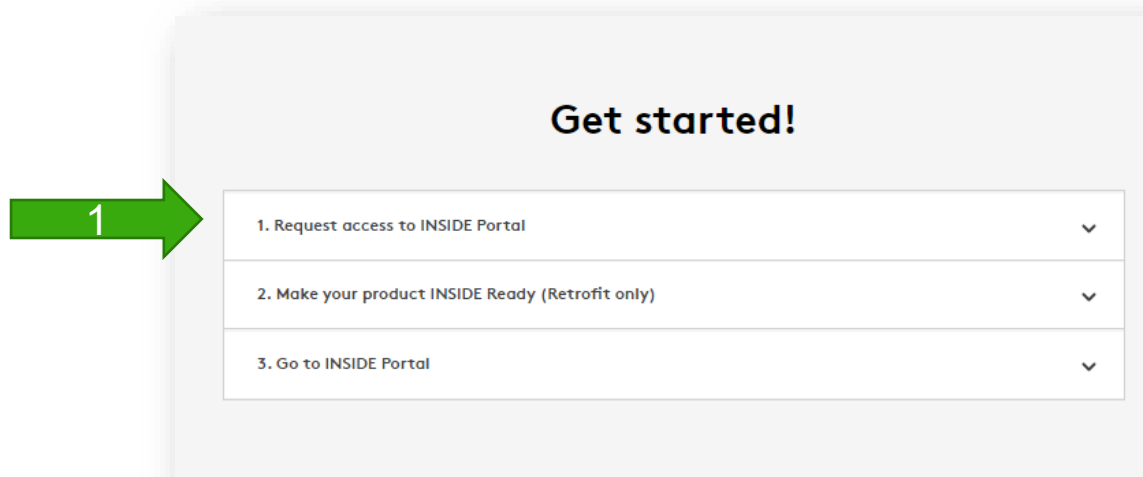

Swegon **INSIDE**

Verbinden Sie das WISE-System mit der Swegon **INSIDE** Cloud, um unsere verbundenen Cloud-Dienste zu nutzen.

Anschließen Ihres WISE- Systems

Anleitung, um Ihr WISE-System INSIDE Ready zu machen
([INSIDE Ready | www.swegon.com](https://www.swegon.com))

Stellen Sie sicher, dass Sie SW 1.150.1 oder höher haben
(niedrigste empfohlene Version: 1.180)

The screenshot displays the Swegon settings interface. On the left is a dark sidebar with a teal accent bar at the bottom. The 'Settings' option, represented by a gear icon, is highlighted with a red box. The main content area is divided into two columns. The left column contains a list of settings categories: Time & date, Software (highlighted with a red box), Configuration, Communication, Plan, Plan configuration, Sequence settings, BACnet, Site, Units, Alarm, Parameter selection, File manager, Backup & restore, Reset, and Language. The right column shows the 'SuperWISE software' section, which contains a table with the following data:

- Zur Webseite von Swegon gehen
 - Software → Vernetzte Produkte
- ① Füllen Sie Formular Nummer 1 aus und klicken Sie auf Absenden

The image shows the 'Request access to INSIDE Portal' form. The form is titled '1. Request access to INSIDE Portal' and includes the following fields: