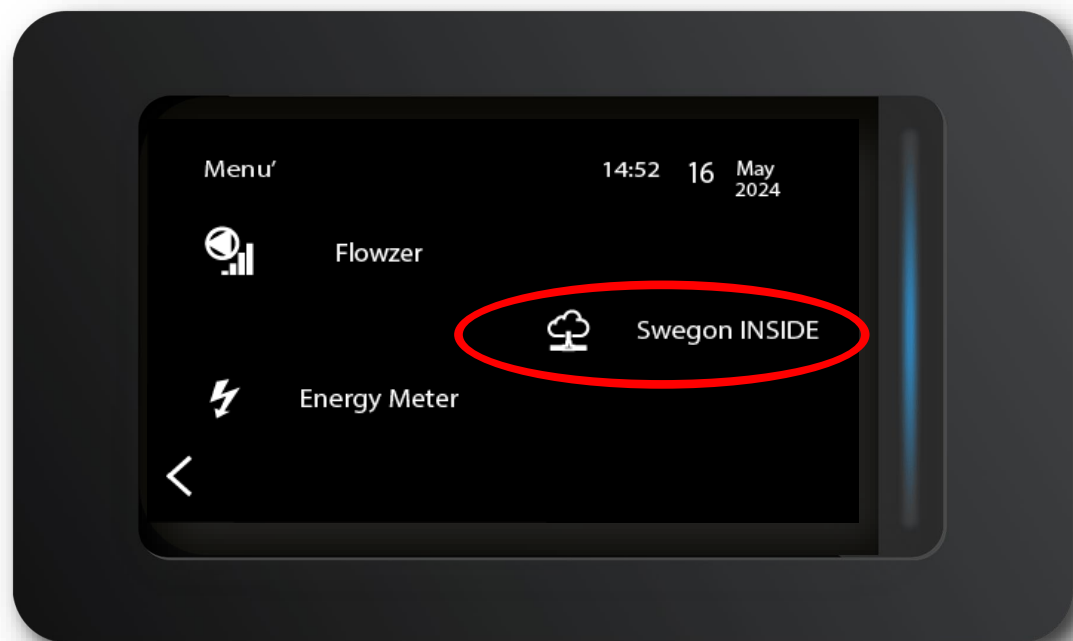

Activate Swegon INSIDE

Alternative 1: From touch HMI