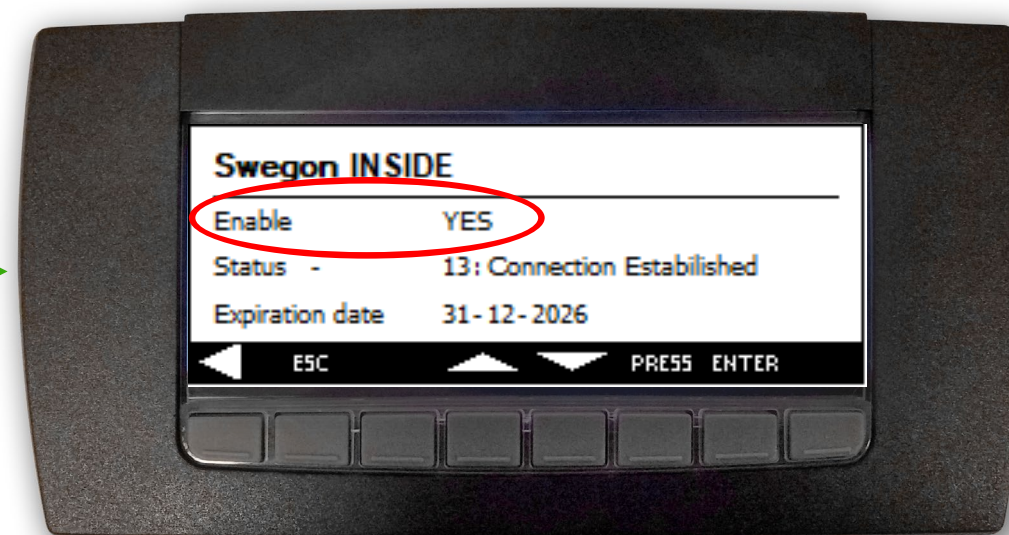

How to connect your units

Going online

1. Ethernet Connection

Connect one end of the network cable to the facility's existing network and the other end of the cable to the unit.

2. Cellular Connection

Use a 4G router with SIM-card, specially developed for this purpose.

Activate Swegon INSIDE

Alternative 1: From touch HMI

Activate Swegon INSIDE

Alternative 2: From semigraphic HMI

Activate Swegon INSIDE

Alternative 3: From the webserver

Request access to INSIDE Portal

- Go to [Swegon's webpage](#)
 - Software → Connected products
- ① Fill in form number 1 and click Submit

The image shows the 'Request access to INSIDE Portal' form. The form is titled '1. Request access to INSIDE Portal' and includes a 'SUBMIT' button. A green arrow points to the 'SUBMIT' button.

Get started!