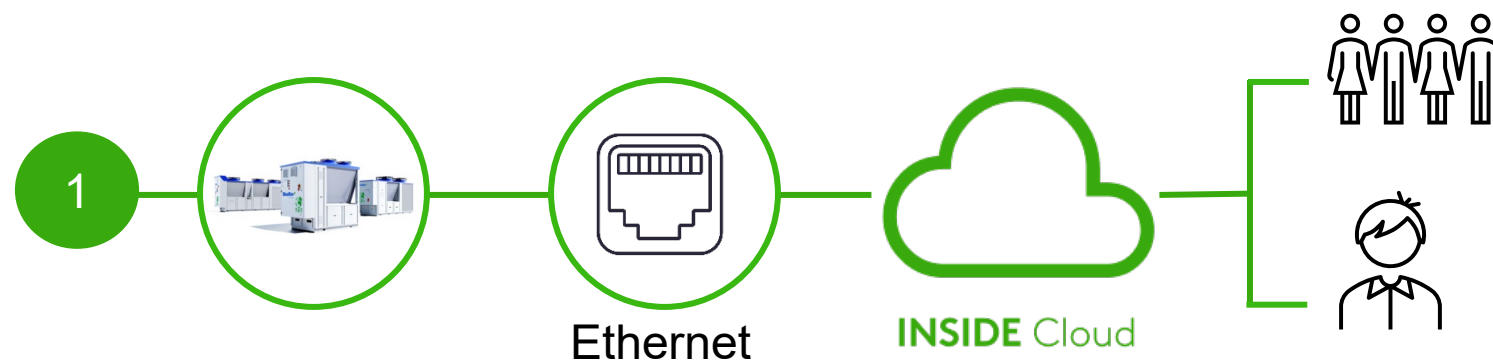

**Connect BlueBox product
to Swegon INSIDE Cloud**

Which units are INSIDE Ready?

Hardware

- Ipro:
 - MIDX125A/ MIDX126A
- HMI
 - MIDX130A

Software version

- BIOS version
 - 2023032000
- App version
 - 7*.x.x or later
- HMI version
 - 7*.*.* or later
- Web Version
 - 7*.*.* or later

How to connect your units

Going online

1. Ethernet Connection

Connect one end of the network cable to the facility's existing network and the other end of the cable to the unit.

2. Cellular Connection

Use a 4G router with SIM-card, specially developed for this purpose.

protected by reCAPTCHA
Privacy - Terms

SUBMIT

INSIDE Portal

Connecting units to the Swegon INSIDE cloud enables
remote monitoring and digital services

INSIDE Portal

– The hub for all connected Swegon products.