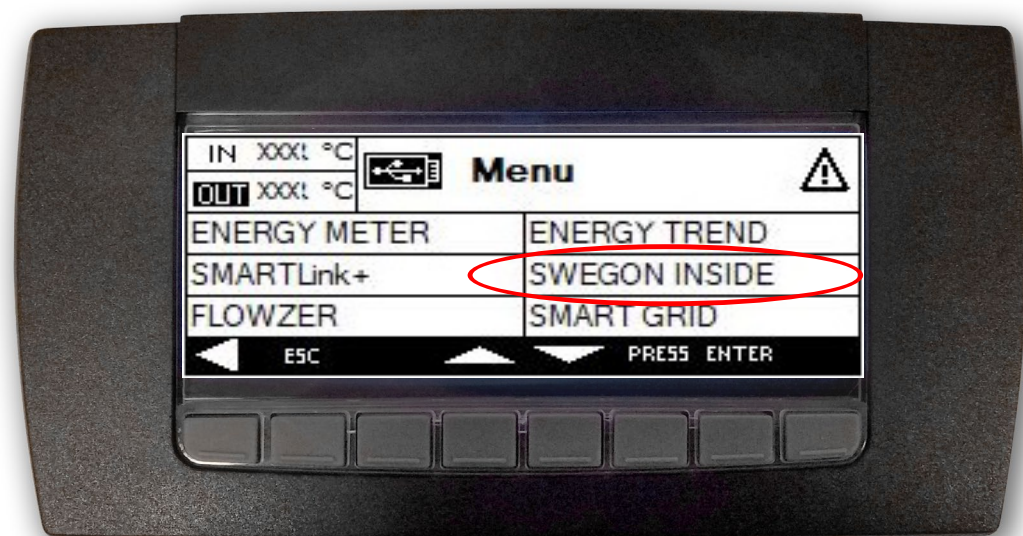

Activate Swegon INSIDE

Alternative 2: From semigraphic HMI