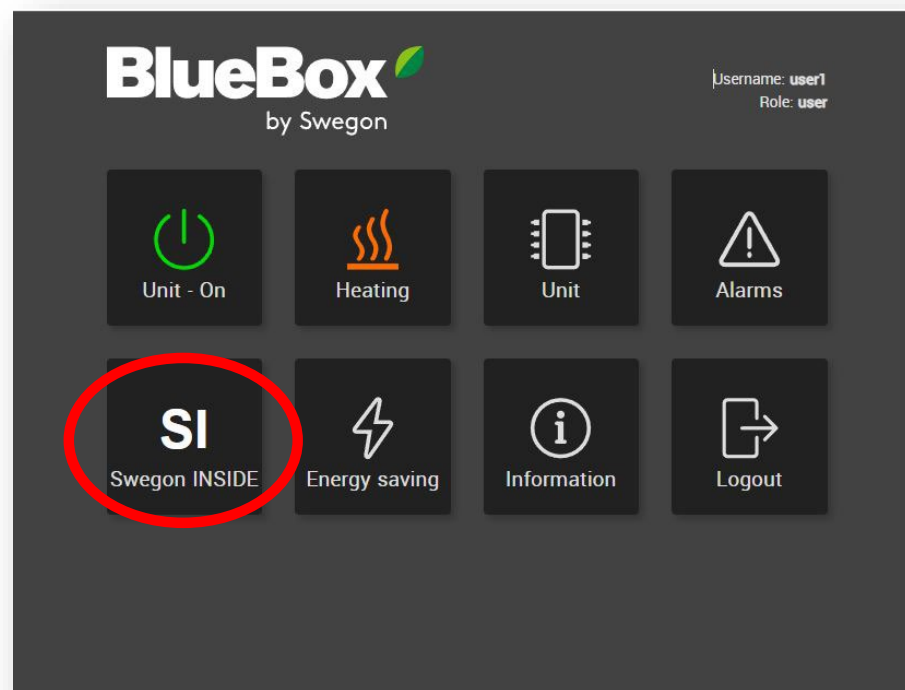

Activate Swegon INSIDE

Alternative 1: From touch HMI

Activate Swegon INSIDE

Alternative 2: From semigraphic HMI

Activate Swegon INSIDE

Alternative 3: From the webserver

Request access to INSIDE Portal

- Go to [Swegon's webpage](#)
 - Software → Connected products
- ① Fill in form number 1 and click Submit

The image shows the 'Request access to INSIDE Portal' form. The form is titled '1. Request access to INSIDE Portal' and includes a 'SUBMIT' button. A green arrow points to the 'SUBMIT' button.

Get started!