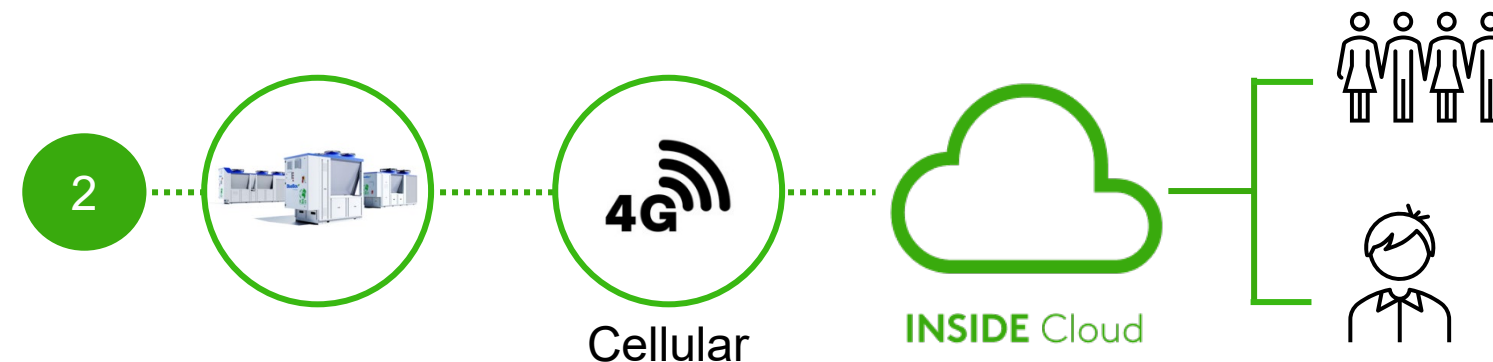

How to connect your units

Going online

1. Ethernet Connection

Connect one end of the network cable to the facility's existing network and the other end of the cable to the unit.

2. Cellular Connection

Use a 4G router with SIM-card, specially developed for this purpose.

Activate Swegon INSIDE

Alternative 1: From touch HMI

Activate Swegon INSIDE

Alternative 2: From semigraphic HMI

Activate Swegon INSIDE

Alternative 3: From the webserver

Request access to INSIDE Portal

- Go to [Swegon's webpage](#)
 - Software → Connected products
- ① Fill in form number 1 and click Submit

The image shows the 'Request access to INSIDE Portal' form. The form is titled '1. Request access to INSIDE Portal' and includes a 'SUBMIT' button. A green arrow points to the 'SUBMIT' button.

Get started!

protected by reCAPTCHA
Privacy - Terms

SUBMIT

INSIDE Portal

Connecting units to the Swegon INSIDE cloud enables
remote monitoring and digital services

INSIDE Portal

– The hub for all connected Swegon products.