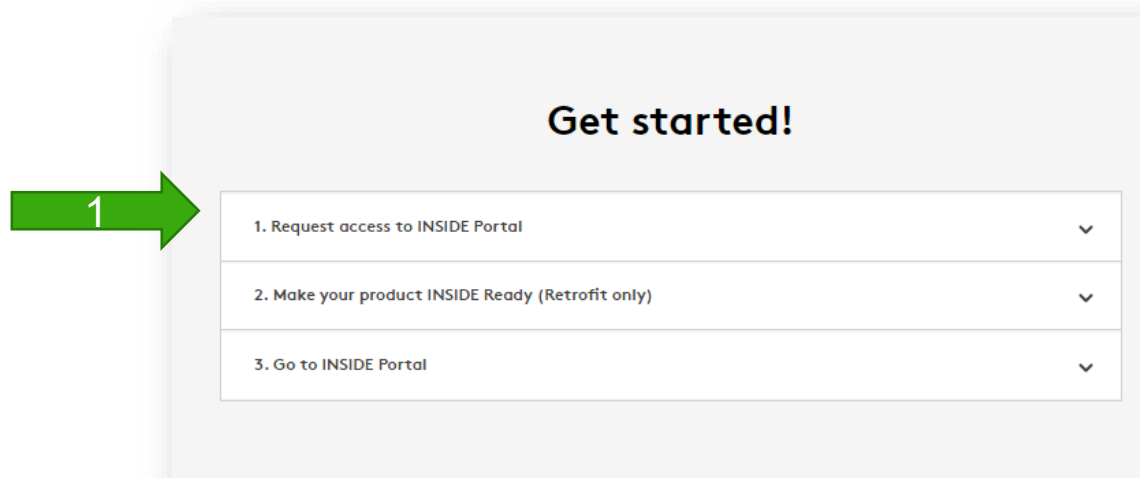

How to connect your units

Going online

1. Ethernet Connection

Connect one end of the network cable to the facility's existing network and the other end of the cable to the unit.

2. Cellular Connection

Use a 4G router with SIM-card, specially developed for this purpose.

Activate Swegon INSIDE

Alternative 1: From touch HMI

Activate Swegon INSIDE

Alternative 2: From semigraphic HMI

Activate Swegon INSIDE

Alternative 3: From the webserver

Request access to INSIDE Portal

- Go to [Swegon's webpage](#)
 - Software → Connected products
- ① Fill in form number 1 and click Submit

The image shows the 'Request access to INSIDE Portal' form. The form is titled '1. Request access to INSIDE Portal' and includes a 'SUBMIT' button. A green arrow points to the 'SUBMIT' button.

Get started!