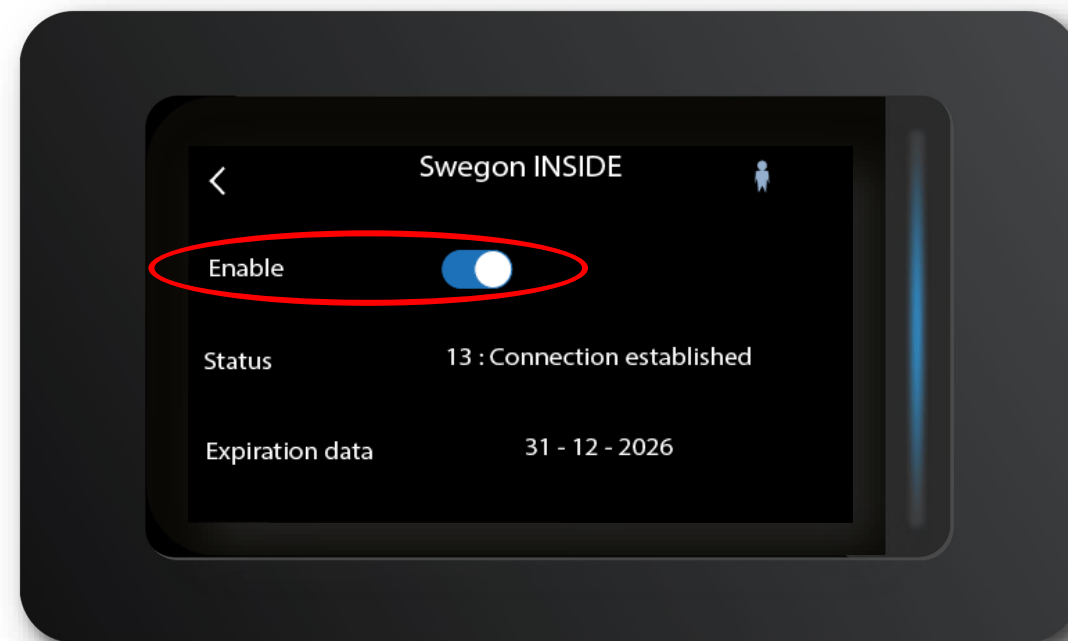

How to connect your units

Going online

1. Ethernet Connection

Connect one end of the network cable to the facility's existing network and the other end of the cable to the unit.

2. Cellular Connection

Use a 4G router with SIM-card, specially developed for this purpose.

Activate Swegon INSIDE

Alternative 1: From touch HMI

Activate Swegon INSIDE

Alternative 2: From semigraphic HMI

Activate Swegon INSIDE

Alternative 3: From the webserver

Request access to INSIDE Portal

- Go to [Swegon's webpage](#)
 - Software → Connected products
- ① Fill in form number 1 and click Submit

The image shows the 'Request access to INSIDE Portal' form. The form is titled '1. Request access to INSIDE Portal' and includes a 'SUBMIT' button. A green arrow points to the 'SUBMIT' button.

Get started!