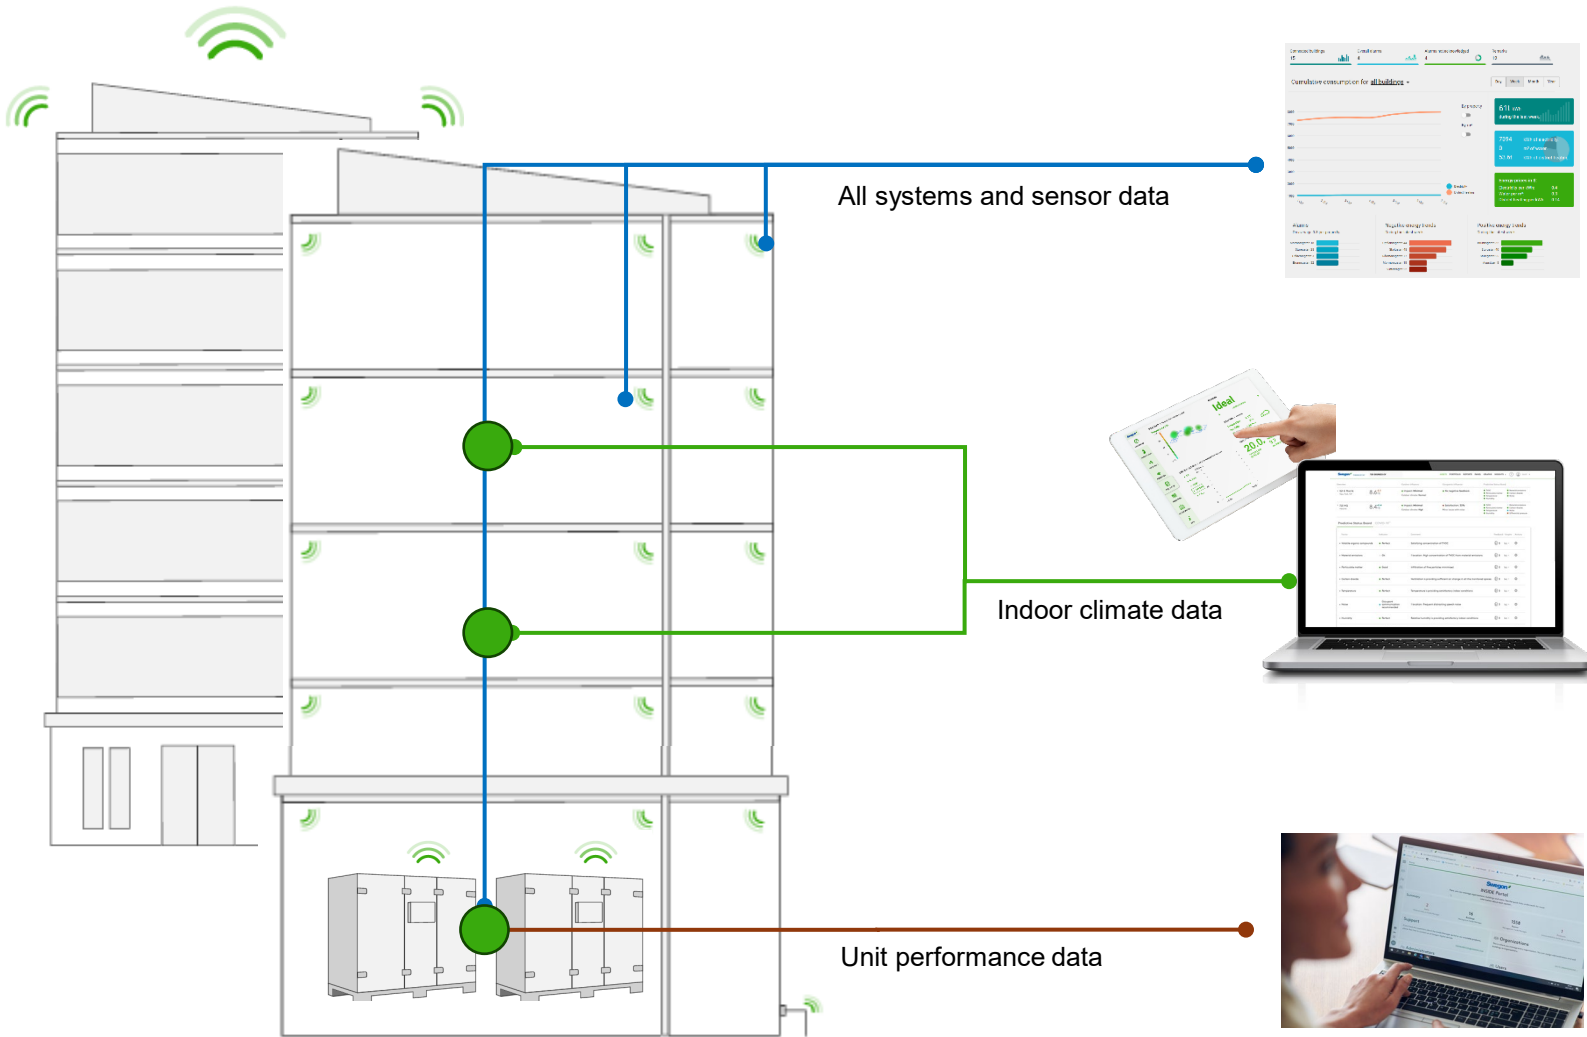

Digital services

INSIDE Director

Combination of BMS and EMS functionality for a complete building stock.

INSIDE Analytics & Visualiser

Analysis and visualisation of the indoor climate.

INSIDE Portal

Remote monitoring of the AHU's key parameters, active alarms and energy consumption.